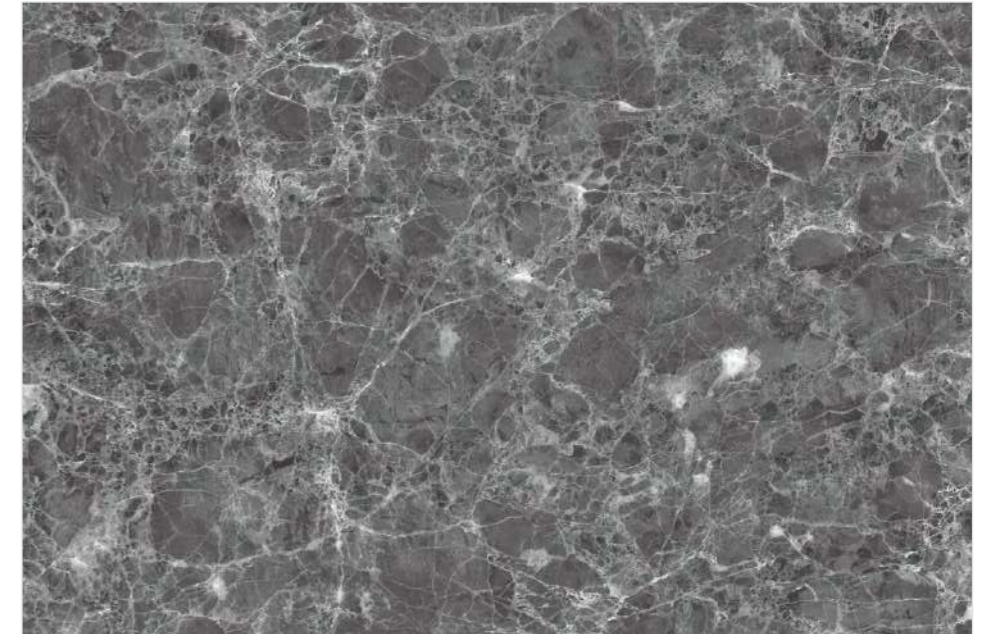

**CHEMICAL
RESISTANT**

**DIMENSIONAL
STABILITY**

**HYGIENIC
SURFACE**

**FROST
RESISTANT**

**UV & HEAT
RESISTANT**

**SCRATCH & ABRASION
RESISTANT**

**STAIN
RESISTANT**

**WATER
RESISTANT**